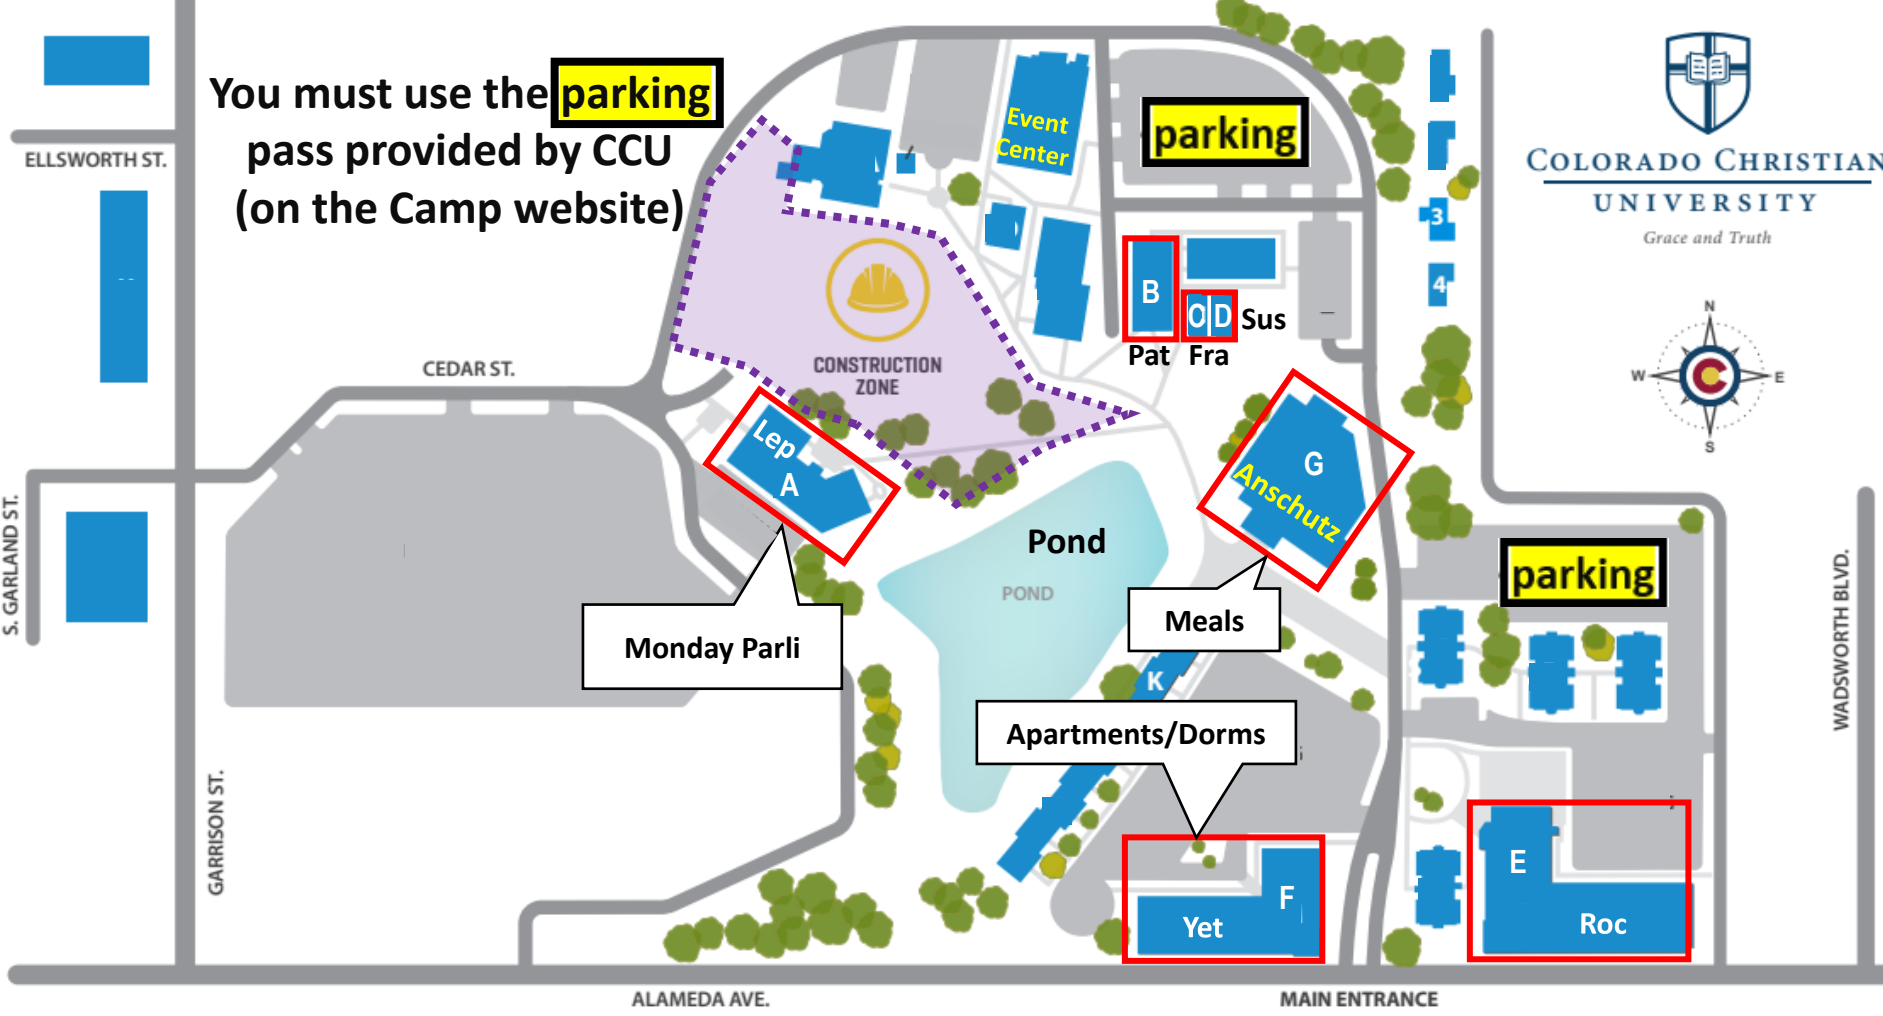

COLORADO CHRISTIAN UNIVERSITY
Grace and Truth

You must use the **parking** pass provided by CCU (on the Camp website)

Classroom Buildings

- A - (Lep) Leprino
- B - (Pat) Patrick Henry
- C - (Fra) Francis Schaeffer
- D - (Sus) Susan B. Anthony
- E - (Rok) Rockmont

Dorms

F - (Yet) Yetter
*(no parking at **Yetter**, drop off only)*

Meals

G - Anschutz